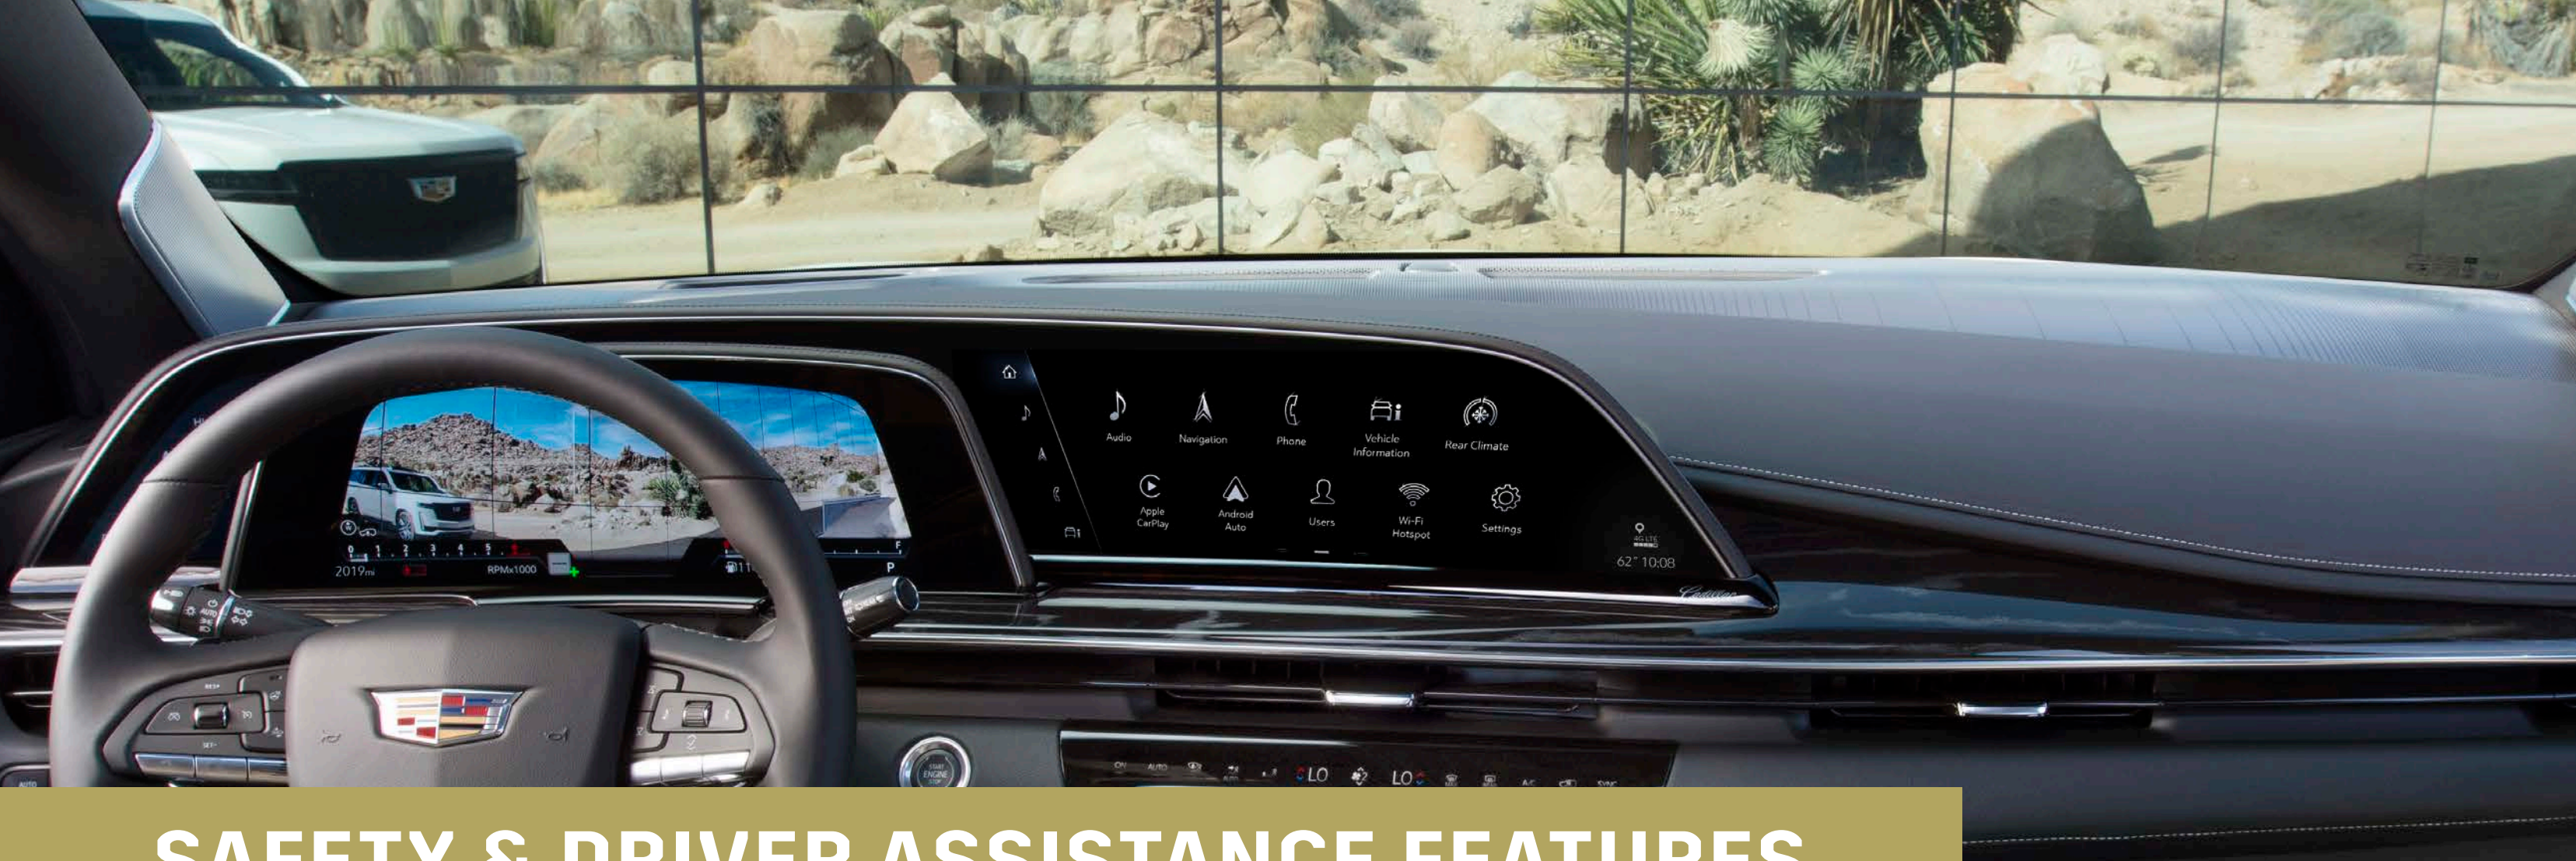

SAFETY & DRIVER ASSISTANCE FEATURES

FOCUS ON THE DESTINATION

An advanced suite of standard and available driver assistance features help keep your eyes on the road.

VIEWS

- HD Surround Vision Camera¹
- *Available* full-color Head-Up Display
- *Available* Night Vision System¹
- *Available* Rear Camera Mirror¹

ALERTS

- Front Pedestrian Braking¹
- Automatic Emergency Braking¹
- Safety Alert Seat¹
- *Available* Lane Change Alert with Side Blind Zone Alert¹
- *Available* Lane Keep Assist with Lane Departure Warning¹

DRIVER ASSISTANCE

- *Available* Super Cruise™² with Lane Change
- Augmented Reality Navigation³
- Enhanced Automatic Parking Assist¹

FEATURED PACKAGE

PERFORMANCE PACKAGE

Includes Electronic Limited Slip Differential, Magnetic Ride Control and Trailing Integration Package (featuring Trailer Cameras, Integrated Brake Controller, Hitch Guidance with Hitch View,¹ Trailing App,⁴ Trailer Side Blind Zone Alert¹ and Theft Alert)

¹ Read the vehicle Owner's Manual for more important feature limitations and information.

² Even while using the Super Cruise driver assistance feature, always pay attention while driving and do not use a hand-held device. Visit cadillacsupercruise.com for compatible highways and more information. Requires properly equipped vehicle, active Super Cruise subscription, working electrical system, cell reception and GPS signal.

³ Map coverage available in the United States, Puerto Rico and Canada.

⁴ Device data connection required. Available on select Apple and Android devices. Some features require active service plan and working electrical system. Service availability, features and functionality vary by vehicle. User terms and limitations apply.